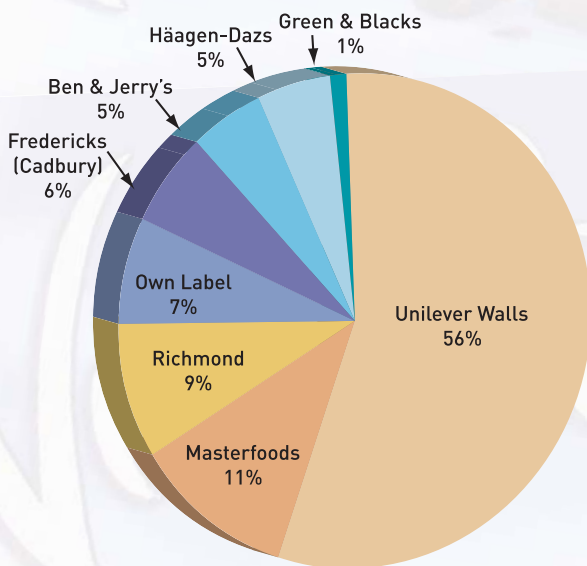

Category Healthcheck: Take Home Ice Cream

Take Home Ice Cream in Convenience is worth over £40m – use this guide to maximise your share!

Source: IRI 15 Jul 2006

Share Of Take Home Ice Cream Market by Manufacturer

Source: IRI 15 Jul 2006

Key

| Segment | P&H Code | Recommended Range | Recommended Must-stock | Check |
|---------------|----------|----------------------------------|------------------------|-------|
| Wall's | 95673 | Viennetta Vanilla | ✓ | |
| Wall's | 59206 | Viennetta Mint | | |
| Wall's | 56091 | Vanilla Slice PM | ✓ | |
| Wall's | 56002 | Cream of Cornish Slice PM | ✓ | |
| Wall's | 56090 | Neapolitan Slice PM | | |
| Wall's | 57288 | Carte D'Or Vanilla 1Ltr | | |
| Wall's | 96072 | Carte D'Or Triple Choc 900ml | | |
| Wall's | 59745 | Carte D'Or Spagnola 900ml | | |
| Wall's | 94328 | Magnum Classic 3s | ✓ | |
| Wall's | 94282 | Magnum White 3s | | |
| Häagen-Dazs | 56039 | Pralines & Cream 500ml | ✓ | |
| Häagen-Dazs | 94601 | Baileys 500ml | | |
| Häagen-Dazs | 56041 | Cookies & Cream 500ml | | |
| Häagen-Dazs | 93545 | Strawberry Cheesecake 500ml | | |
| Häagen-Dazs | 56038 | Classic Vanilla 500ml | | |
| Ben & Jerry's | 95884 | Phish Food | ✓ | |
| Ben & Jerry's | 59477 | Caramel Chew Chew | | |
| Ben & Jerry's | 98672 | Cookie Dough Chip | | |
| Richmond | 96410 | After Eight Cone 4s PM | | |
| Richmond | 94632 | Quality Street Big Purple One 3s | | |
| Richmond | 58908 | De Roma Ice Cream Roll | ✓ | |
| Richmond | 94633 | Fab Cone 4s | | |
| Cadbury | 94653 | Dairy Milk 3s | | |
| Cadbury | 94652 | Dream 3s | | |
| Mars | 59236 | Mars Ice Cream Bar 4s | ✓ | |