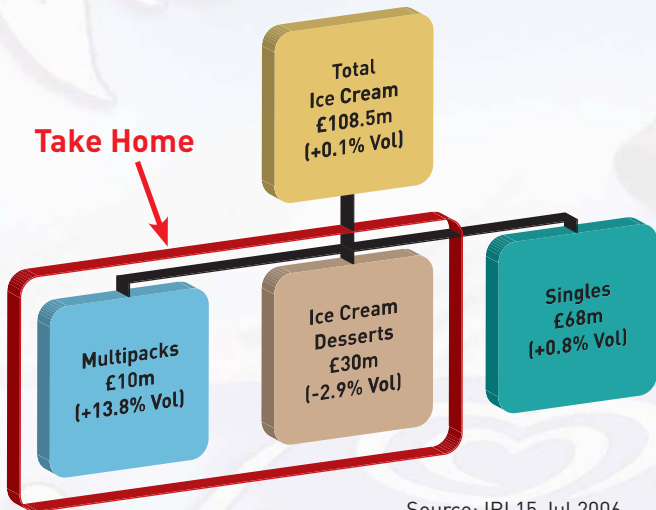

Category Healthcheck: Take Home Ice Cream

Take Home Ice Cream in Convenience is worth over £40m – use this guide to maximise your share!

Source: IRI 15 Jul 2006

Share Of Take Home Ice Cream Market by Manufacturer

- During the winter provide a more extensive take home ice cream offering to maximise winter evenings and sharing occasions
- Impulse sales still exist on products such as Mars ice cream bar
- The biggest months for the sales of super premium ice cream are July and December – stock up and benefit from increased cash margin
- Stock the main brand leaders as well as value for money exclusive label alternatives
- M Brand offers a value alternative – consider stocking:
 - M Brand vanilla ice cream tub (P&H code 57612)
 - M Brand vanilla brick (P&H code 57614)
 - M Brand raspberry ripple brick (P&H code 94980)
- Speak to your P&H sales representative for advice on everything from getting the best range for your store to providing vinyl backboards to show a selected winter range